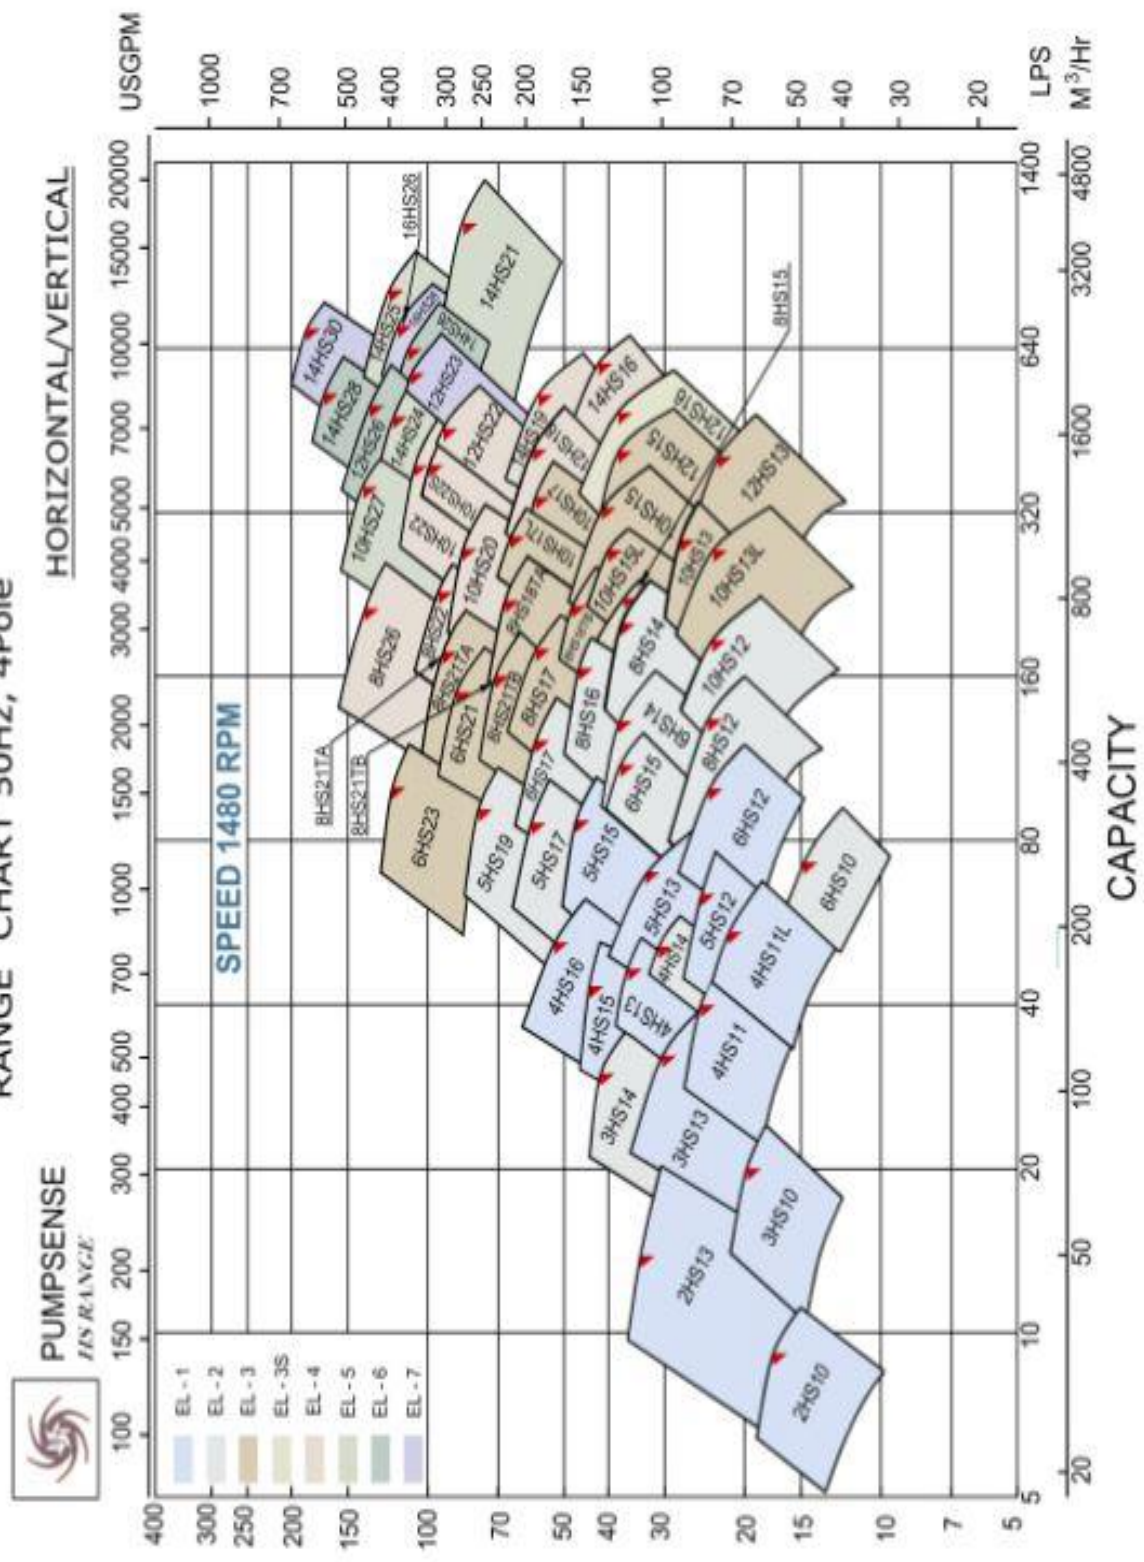

RANGE CHART OF AXIALLY SPLIT-CASE PUMPS - HS

SINGLE STAGE SPLIT-CASE PUMPS WITH DOUBLE ENTRY IMPELLER
 RANGE CHART 50Hz, 4 Pole

TOTAL HEAD IN METERS