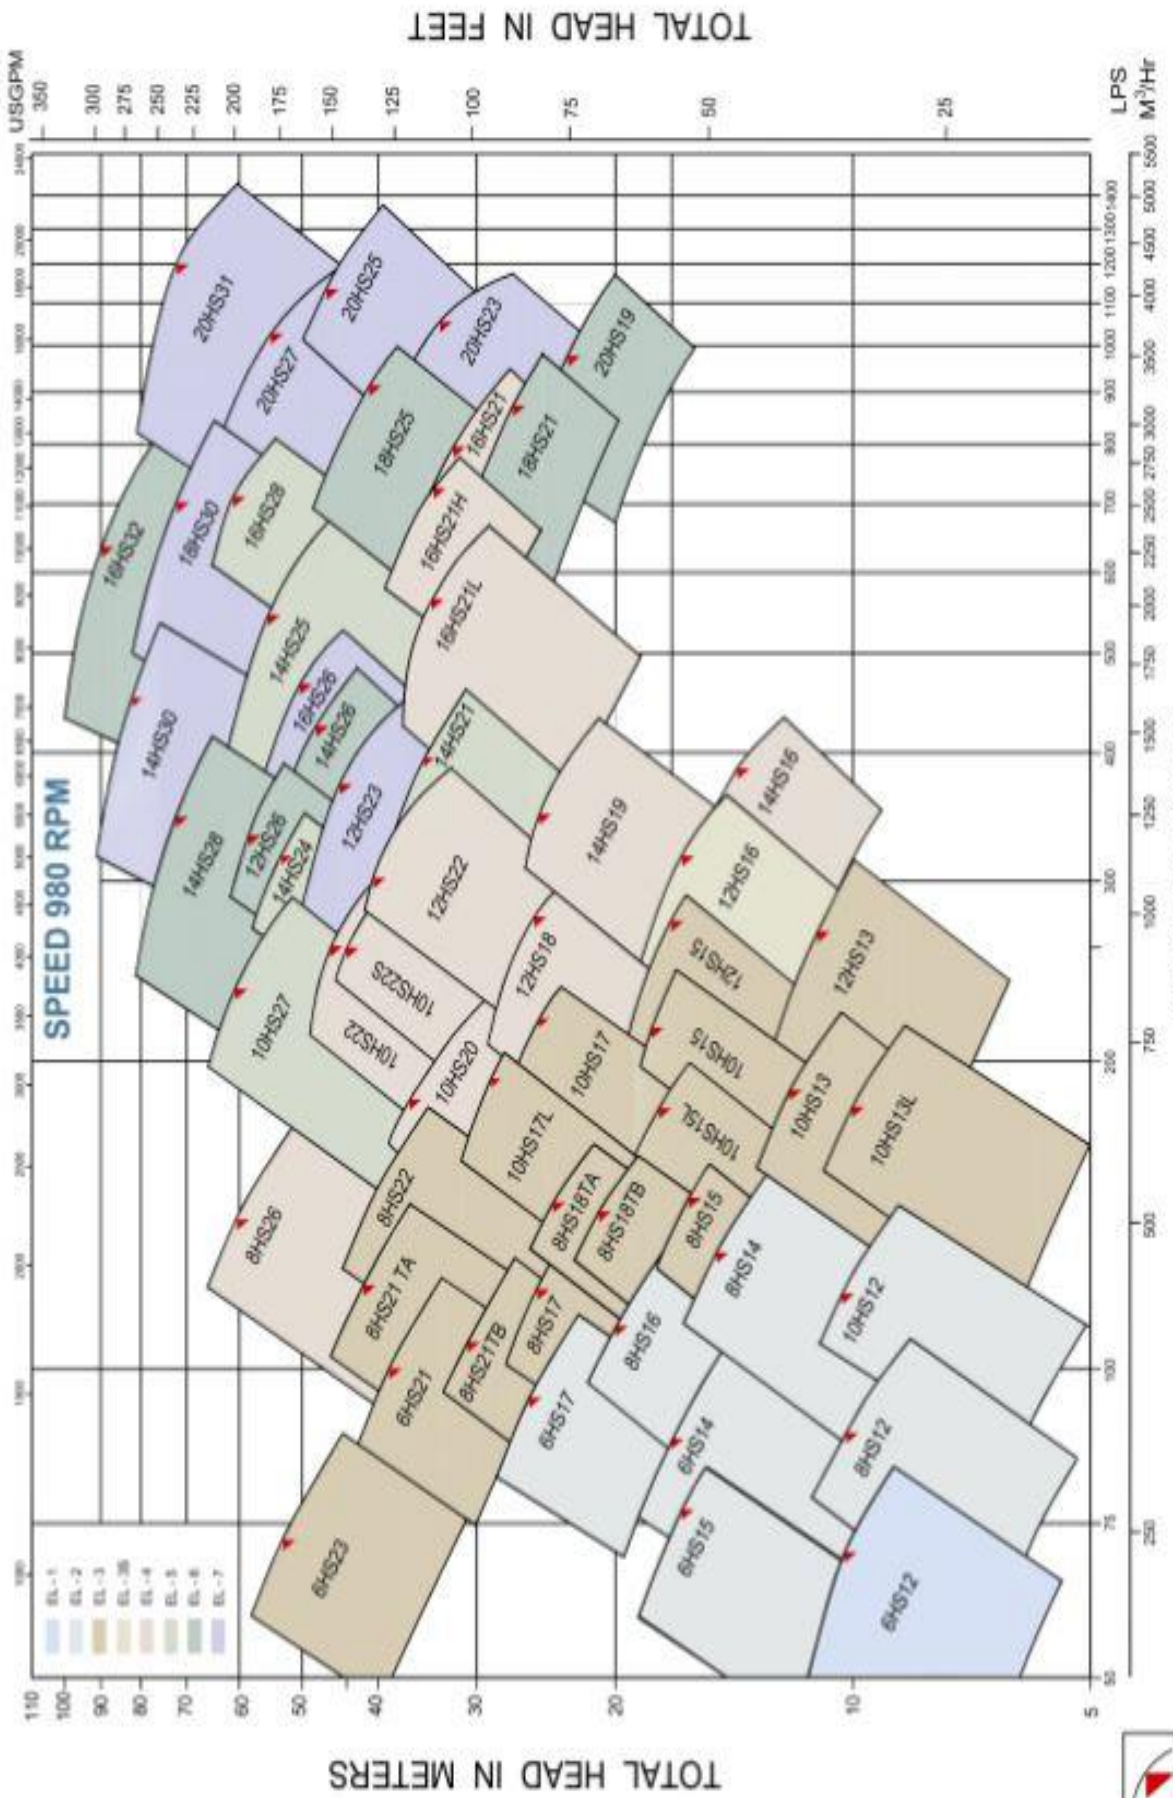

# RANGE CHART OF AXIALLY SPLIT-CASE PUMPS - HS

SINGLE STAGE SPLIT-CASE PUMPS WITH DOUBLE ENTRY IMPELLER

RANGE CHART 50Hz, 6Pole

HORIZONTAL/VERTICAL

TOTAL HEAD IN METERS

TOTAL HEAD IN FEET

TOTAL CAPACITY