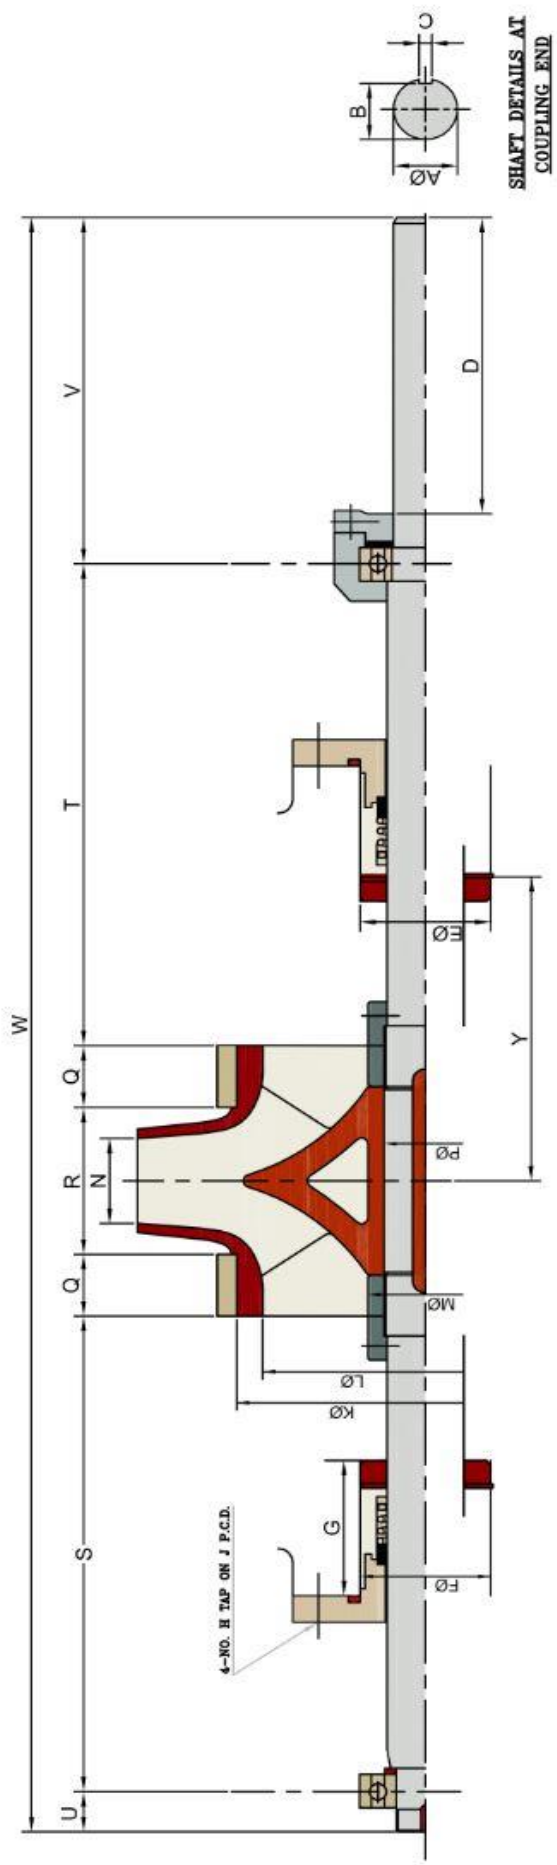

ROTATING ELEMENT FOR CARTRIDGE MECHANICAL SEAL FITTED HORIZONTAL SPLIT CASE PUMP

PUMPSENSE

DRN	AD	22-10-17	ASSEMBLY NO.	
APFD	HS	REV	MS-RE-1101	
				0