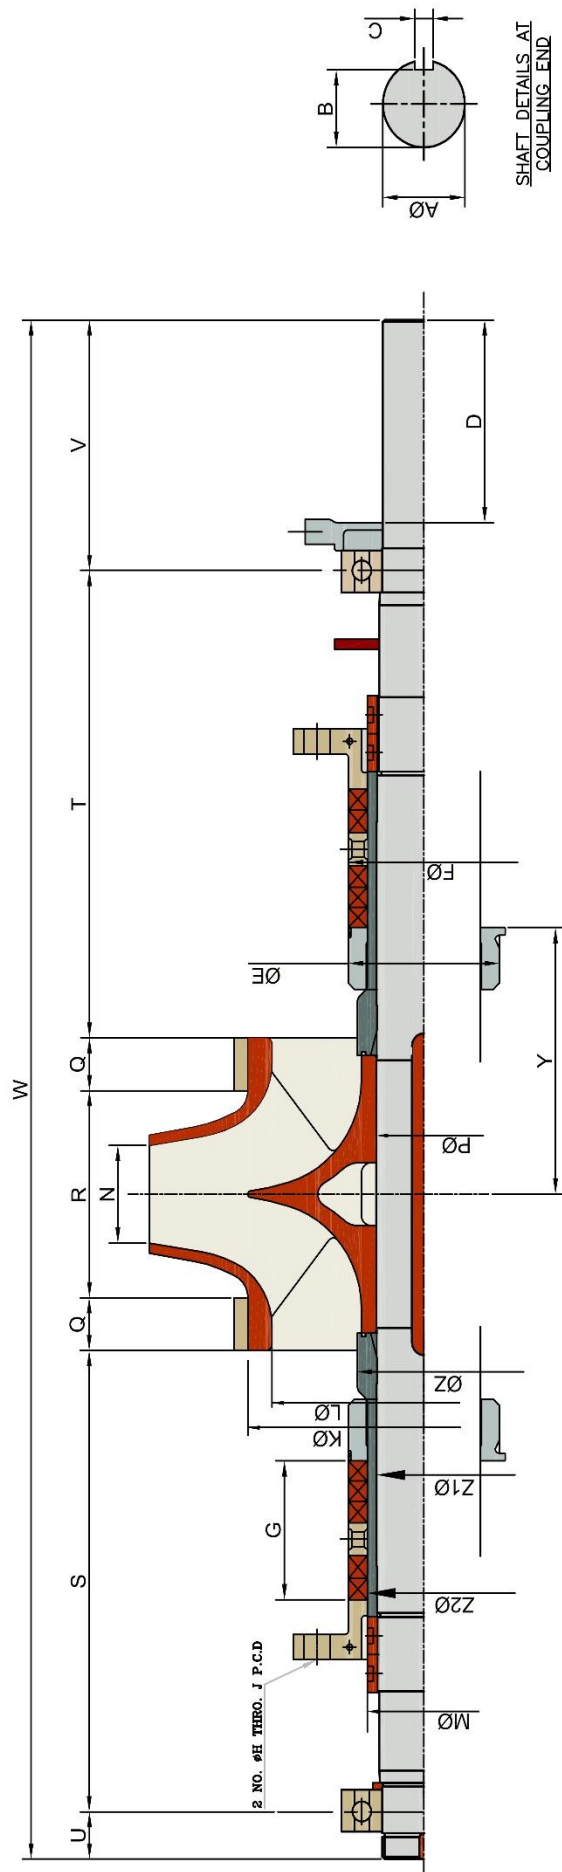

ROTATING ELEMENT FOR PACKED GLAND FITTED HORIZONTAL SPLIT CASE PUMP

PUMPSense

DRN	AD	22.10.17	ASSEMBLY NO.	
APPD	HS	REV	PG-RE-1001	
			0	