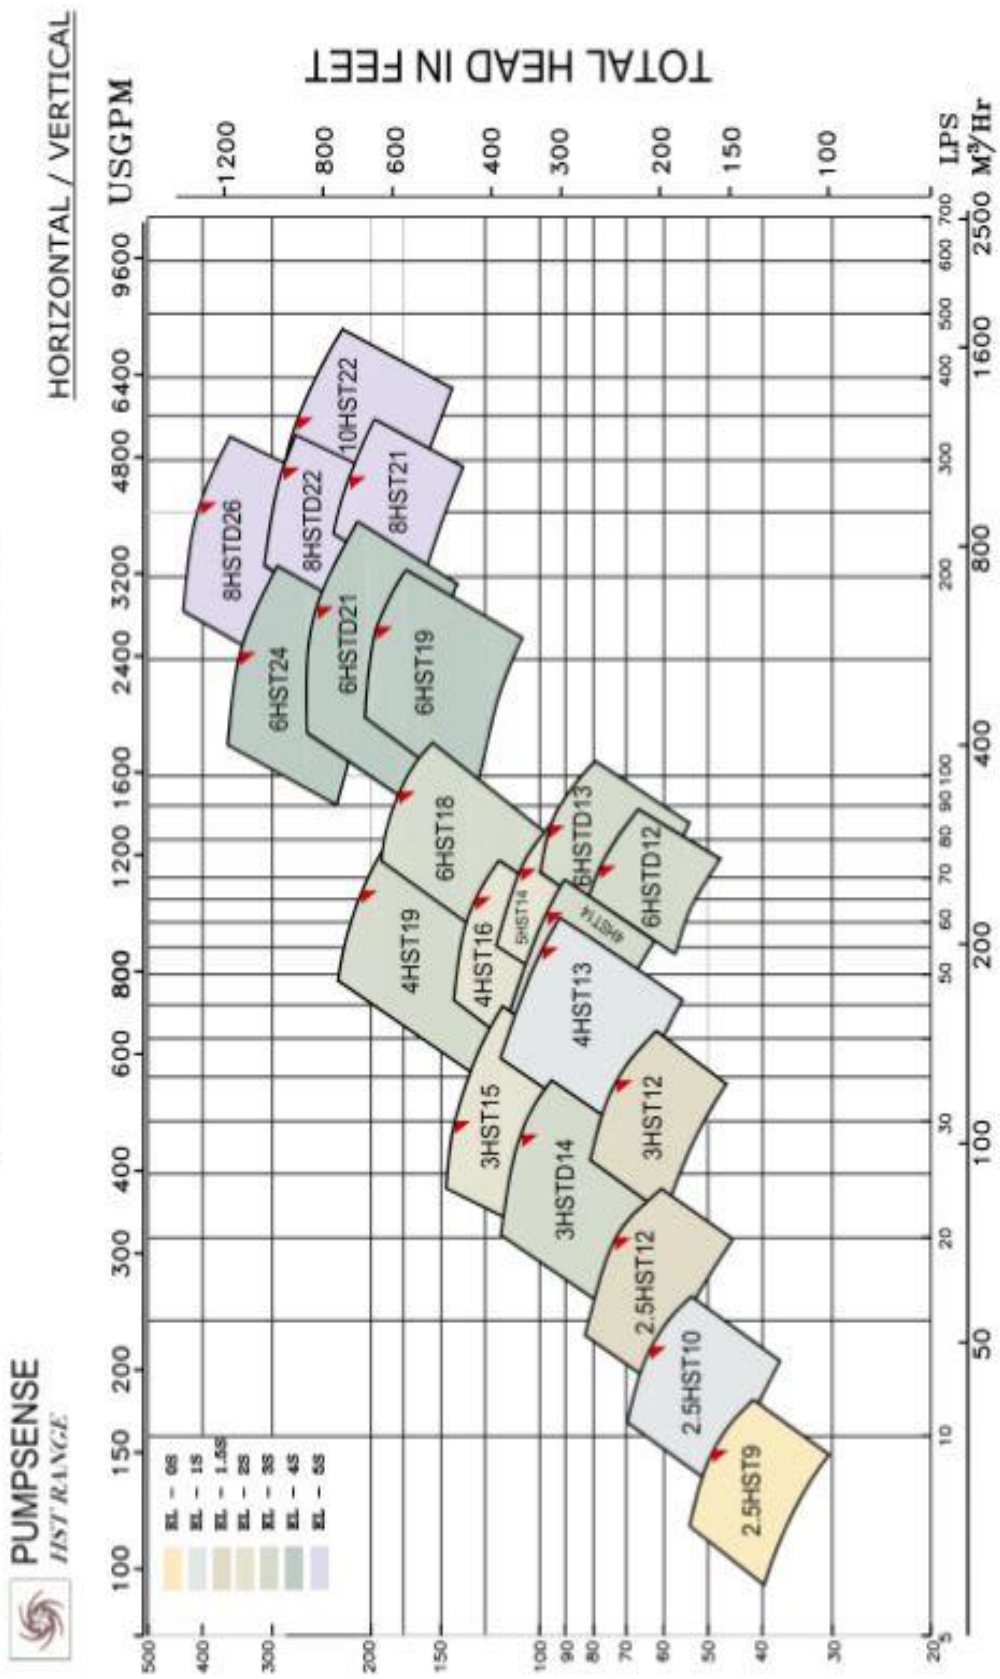

RANGE CHART OF AXIALLY SPLIT-CASE PUMPS - SERIS HST

TWO STAGE SPLIT-CASE PUMPS WITH SINGLE / DOUBLE ENTRY IMPELLERS

Speed 1800 rpm - 60Hz, 4Pole

TOTAL HEAD IN METERS

TOTAL HEAD IN FEET

CAPACITY